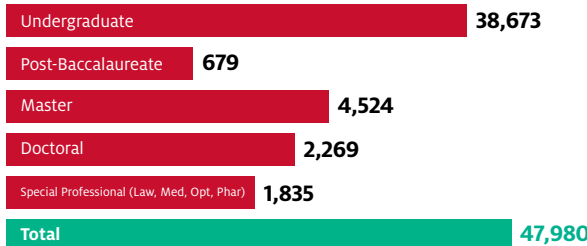

Enrollment