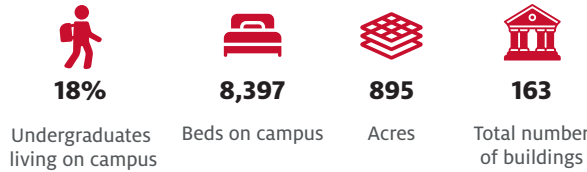

UH FACTS FALL 2024

THE UNIVERSITY OF HOUSTON empowers students in their pursuit of learning, discovery, leadership and engagement. Founded in 1927, UH is located in the fourth largest city in the country and is home to award-winning faculty, innovative research centers and one of the most diverse student populations in the nation.

Total Alumni
339,282

Employees
6,506

Endowment
$1.28 Billion

Annual Budget
$1,792 Million

Campus Profile

Research

New Construction

President: Renu Khator

Degree Programs

Bachelor's	117
Master's	115
Research Doctoral	49
Professional Doctoral	4
Total	285

Locations

UH, UH Technology Bridge, UH at Katy, UH TMC, UH at Sugar Land

National Centers

- Advanced Superconductivity Manufacturing Institute
- Borders, Trade, and Immigration Institute
- Center for Building Reliable Advances in Innovations and Neurotechnologies
- Center for Carbon Management in Energy
- Center for Integrated Catalysis
- Center for Success of English Learners
- Consortium for Translational and Precision Health
- HEALTH Center for Addictions Research and Cancer Prevention
- NASA MIRO Inflatable Deployable Environments and Adaptive Space Systems Center
- National Center for Airborne Laser Mapping
- National Center for Research on Educator Diversity
- Subsea Systems Institute
- Texas Center for Learning Disabilities
- Transportation Cybersecurity Center for Advanced Research and Education

Annual Cost of Attendance

In-State: $11,235
Out of State: $26,835

Degrees Conferred

Last Academic Year: 11,350
Lifetime: 399,098

Student Support

Athletics - Big 12

17 NCAA Team Titles	69 NCAA Individual Championships
167 Conference Championships	20 Olympic Gold Medals
30 Football Bowl Games	6 Men's Basketball Final Fours